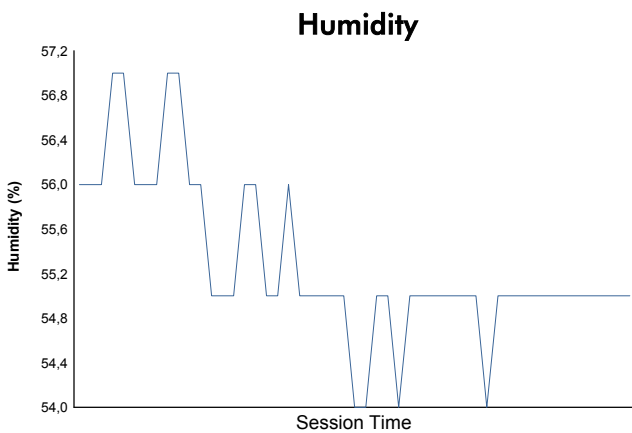

## Weather Report

Official Timekeeper

Track Status: **DRY**