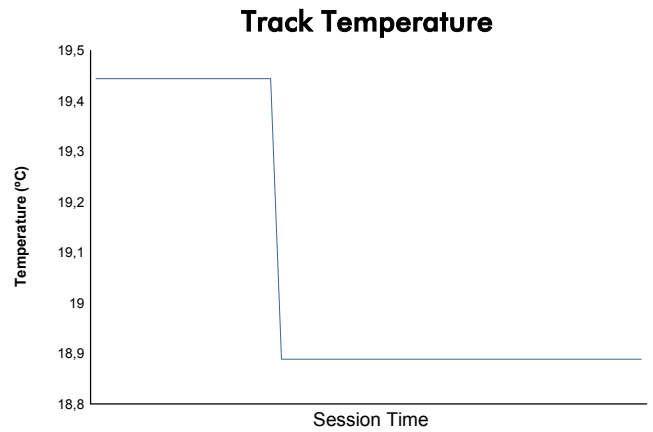

## Weather Report

Official Timekeeper

Track Status: **DRY**