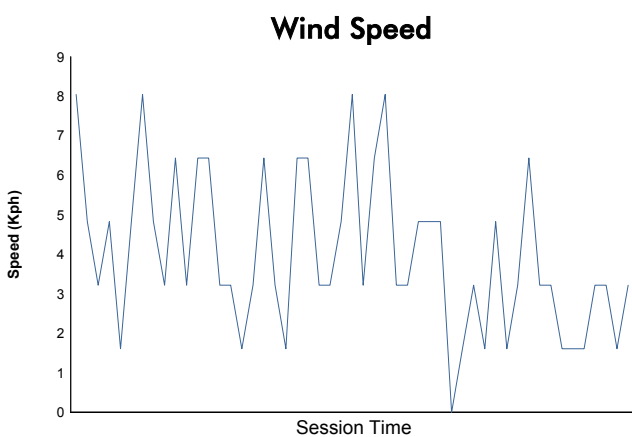

## Weather Report

Official Timekeeper

Track Status: **DRY**