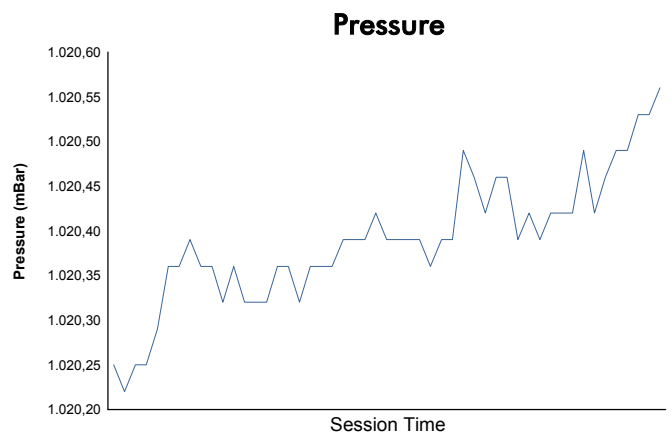

# Round 1 - Beijing ePrix

FIA Formula E Championship  
Race

## Weather Report

Official Timekeeper

Track Status: **DRY**