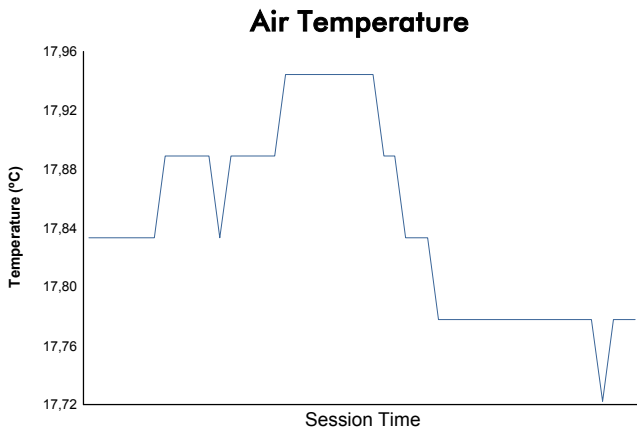

## Weather Report

Official Timekeeper

Track Status: **DRY**