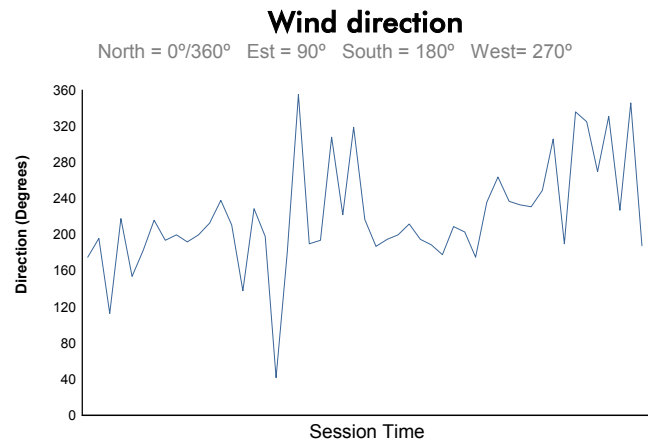

# Round 1 - Beijing ePrix

FIA Formula E Championship  
Race

## Weather Report

Official Timekeeper

Track Status: **DRY**