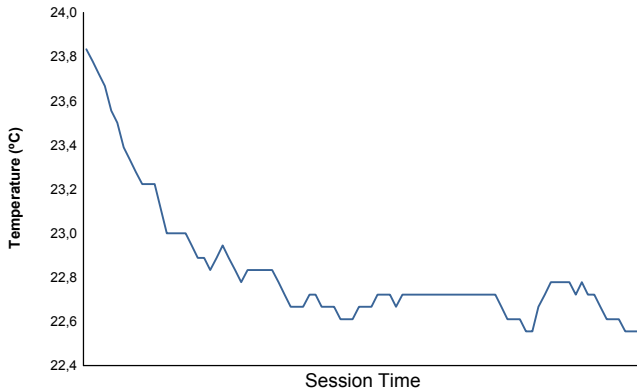

Computerised results and timing service

6 Hours of Nürburgring
FIA WEC
Free Practice 2
Weather Report

Air Temperature

Track Temperature

Humidity

Pressure

Wind Speed

Wind direction

North = 0°/360° Est = 90° South = 180° West = 270°

Track Status:

WET