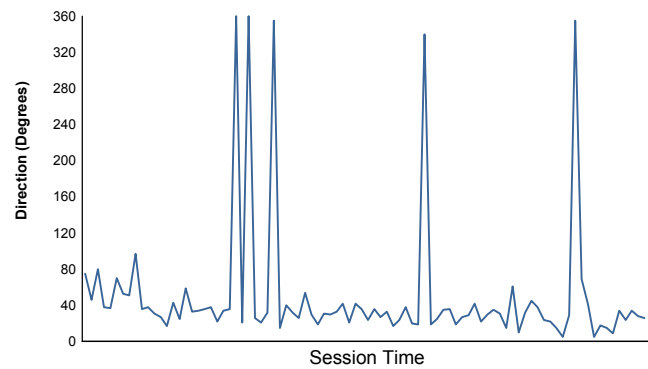

Computerised results and timing service

6 Hours of Nürburgring
FIA WEC
Free Practice 2
Weather Report

Air Temperature

Track Temperature

Humidity

Pressure

Wind Speed

Wind direction

North = 0°/360° Est = 90° South = 180° West = 270°

Track Status:

WET