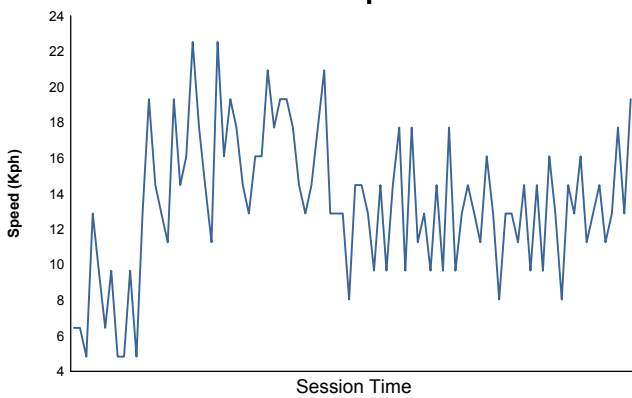

Computerised results and timing service

6 Hours of Nürburgring
FIA WEC
Free Practice 2
Weather Report

Air Temperature

Track Temperature

Humidity

Pressure

Wind Speed

Wind direction

North = 0°/360° Est = 90° South = 180° West = 270°

Track Status:

WET