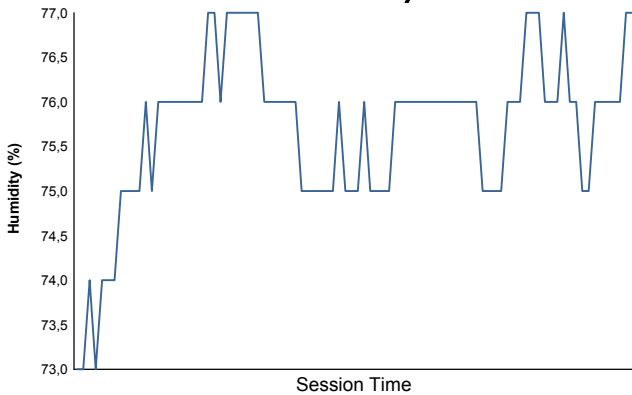

Computerised results and timing service

6 Hours of Nürburgring
FIA WEC
Free Practice 2
Weather Report

Air Temperature

Track Temperature

Humidity

Pressure

Wind Speed

Wind direction

North = 0°/360° Est = 90° South = 180° West = 270°

Track Status:

WET