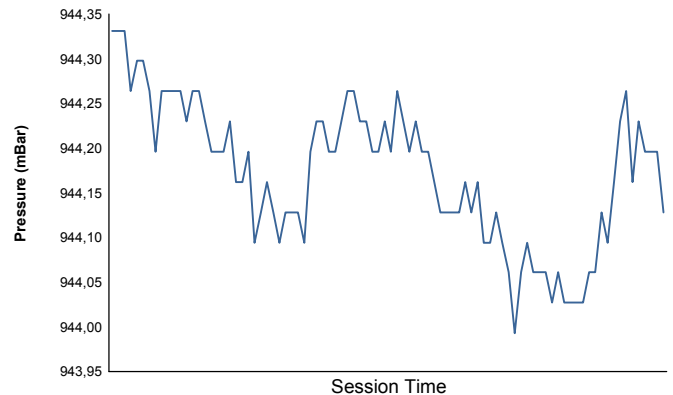

Computerised results and timing service

6 Hours of Nürburgring
FIA WEC
Free Practice 2
Weather Report

Air Temperature

Track Temperature

Humidity

Pressure

Wind Speed

Wind direction

North = 0°/360° Est = 90° South = 180° West = 270°

Track Status:

WET