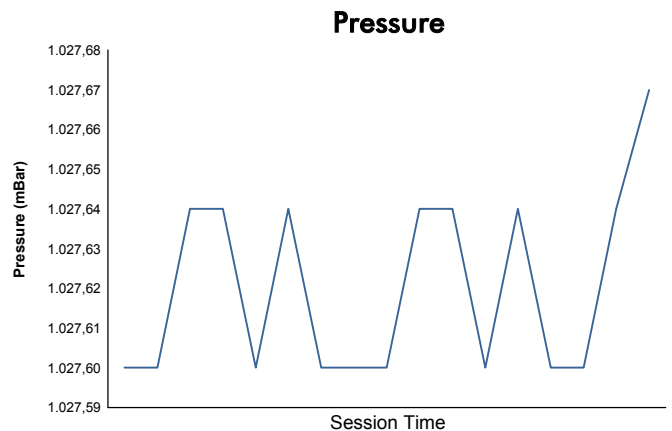

Computerised results and timing service

6 Hours of Shanghai
FIA WEC
Qualifying LMP1 & LMP2
Weather Report

Track Status: **DRY**