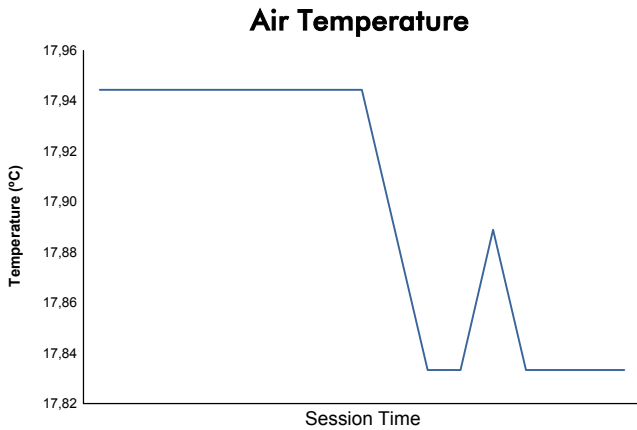

Computerised results and timing service

6 Hours of Shanghai
FIA WEC
Qualifying LMP1 & LMP2
Weather Report

Track Status: **DRY**