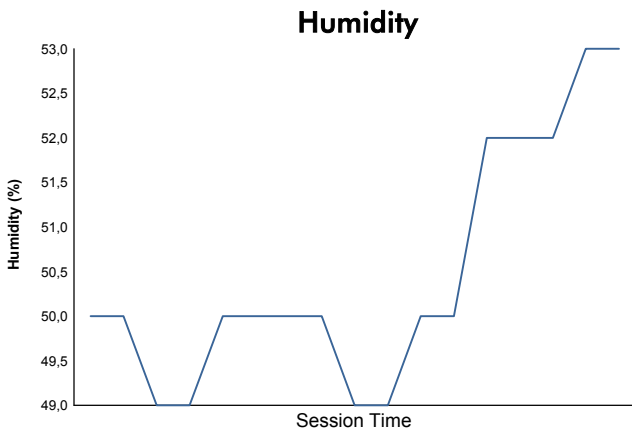

Computerised results and timing service

6 Hours of Shanghai
FIA WEC
Qualifying LMP1 & LMP2
Weather Report

Track Status: **DRY**