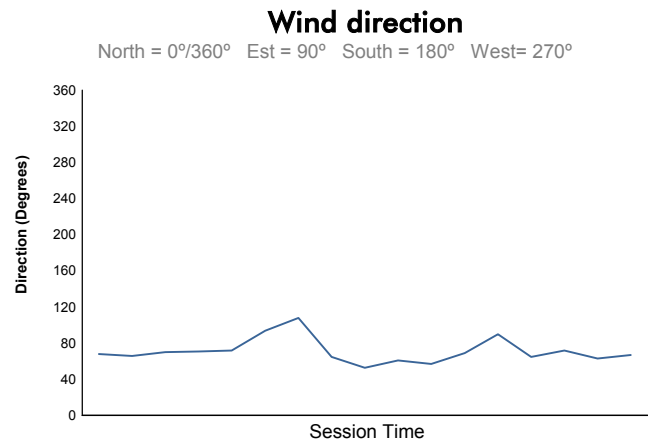

Computerised results and timing service

6 Hours of Shanghai
FIA WEC
Qualifying LMP1 & LMP2
Weather Report

Track Status: **DRY**