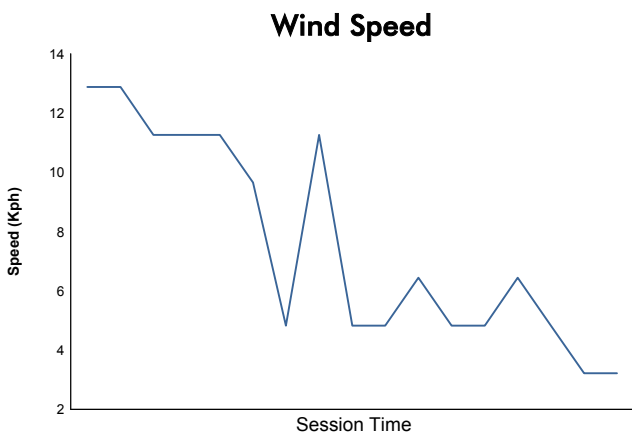

Computerised results and timing service

6 Hours of Shanghai
FIA WEC
Qualifying LMP1 & LMP2
Weather Report

Track Status: **DRY**