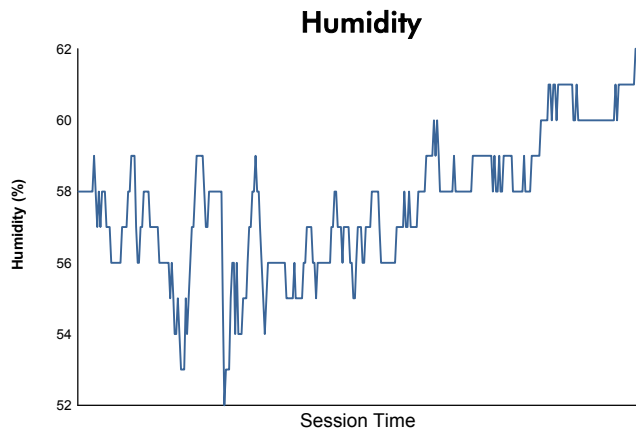

Computerised results and timing service

**6 Hours of Shanghai**  
**FIA WEC**  
**Race**  
**Weather Report**

Track Status:

**DRY**