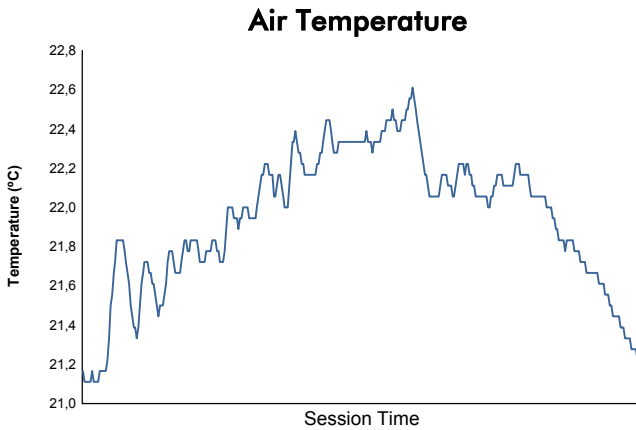

Computerised results and timing service

**6 Hours of Shanghai**  
**FIA WEC**  
**Race**  
**Weather Report**

Track Status:

**DRY**