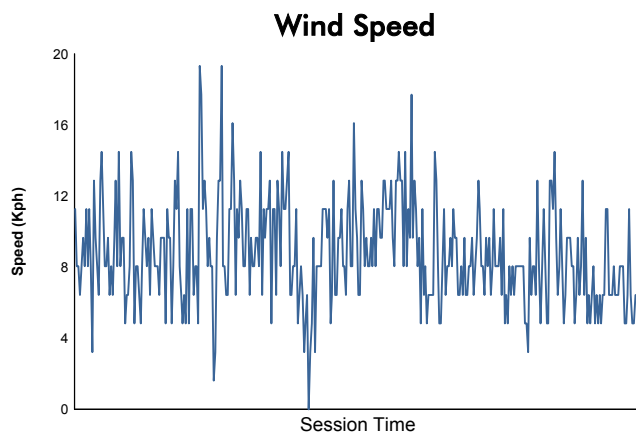

Computerised results and timing service

**6 Hours of Shanghai**  
**FIA WEC**  
**Race**  
**Weather Report**

Track Status:

**DRY**