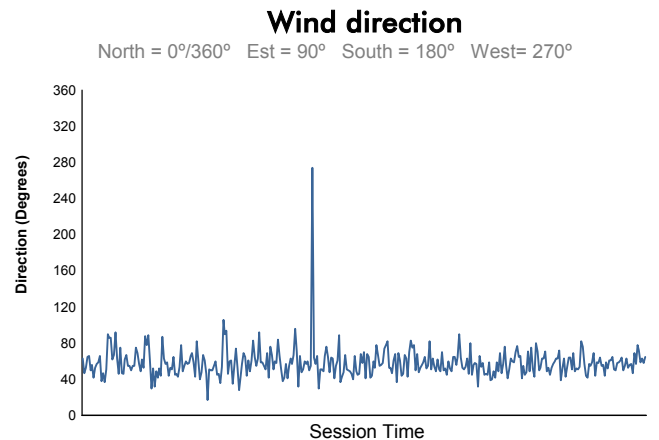

Computerised results and timing service

**6 Hours of Shanghai**  
**FIA WEC**  
**Race**  
**Weather Report**

Track Status:

**DRY**