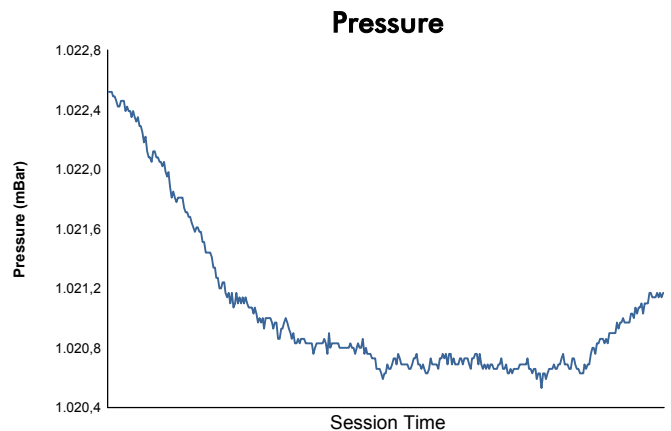

Computerised results and timing service

**6 Hours of Shanghai**  
**FIA WEC**  
**Race**  
**Weather Report**

Track Status:

**DRY**