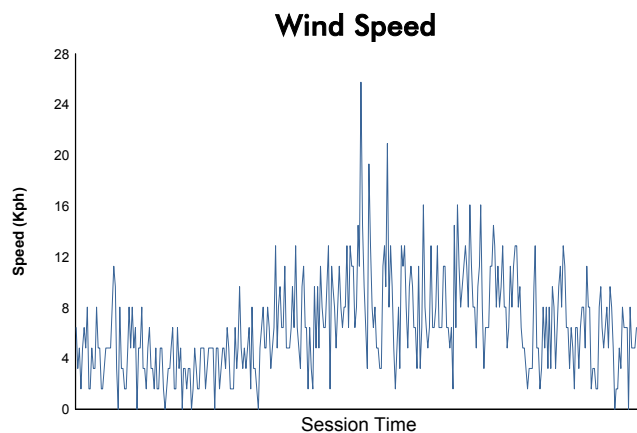

Computerised results and timing service

**6 Hours of Sao Paulo**  
**FIA WEC**  
**Race**  
**Weather Report**

Track Status:

**DRY**