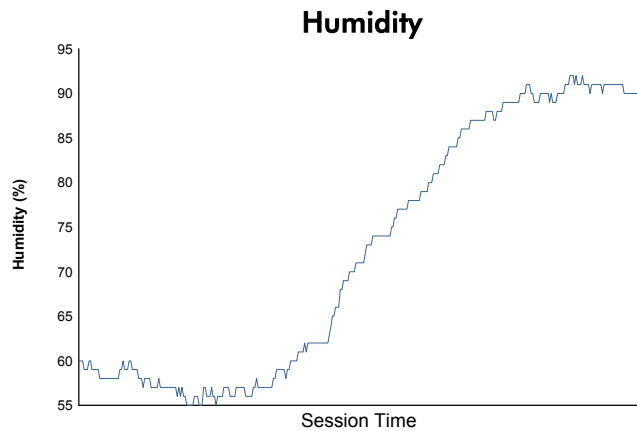

Computerised results and timing service

**6 Hours of Sao Paulo**  
**FIA WEC**  
**Race**  
**Weather Report**

Track Status:

**DRY**