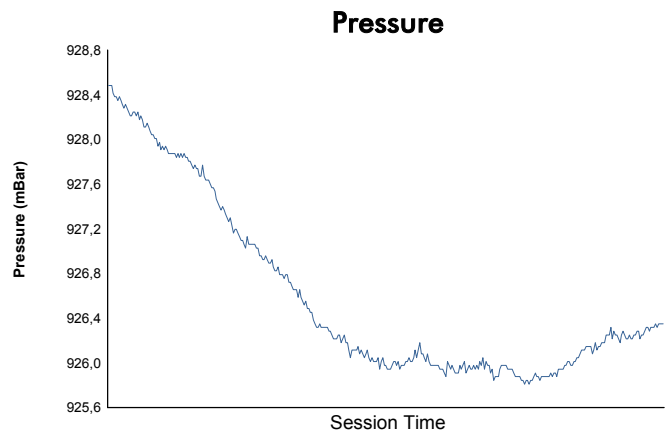

Computerised results and timing service

**6 Hours of Sao Paulo**  
**FIA WEC**  
**Race**  
**Weather Report**

Track Status:

**DRY**