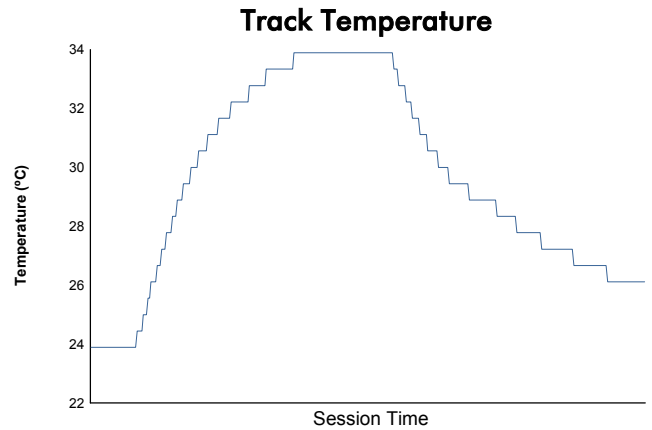

Computerised results and timing service

**6 Hours of Sao Paulo**  
**FIA WEC**  
**Race**  
**Weather Report**

Track Status:

**DRY**