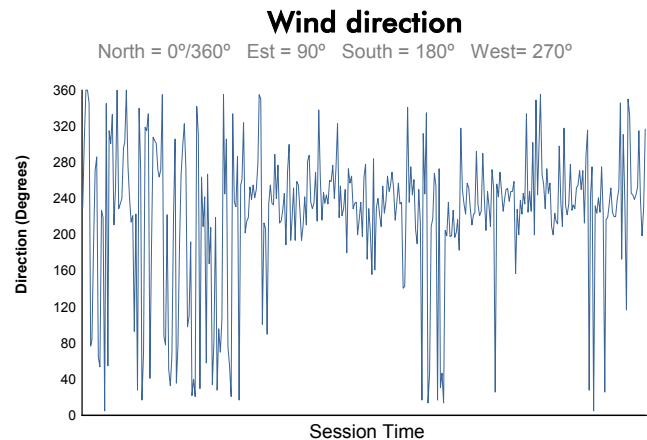

Computerised results and timing service

**6 Hours of Sao Paulo**  
**FIA WEC**  
**Race**  
**Weather Report**

Track Status:

**DRY**