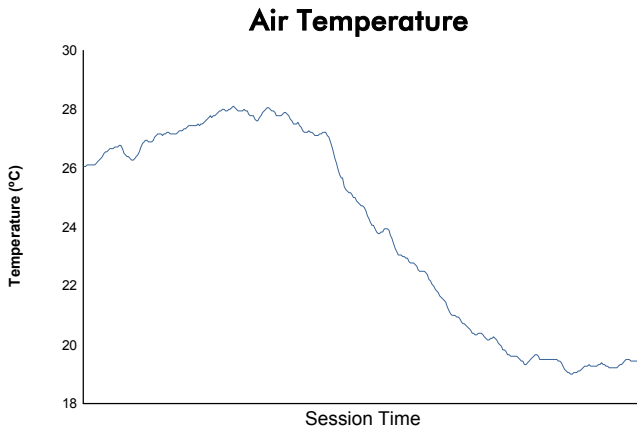

Computerised results and timing service

**6 Hours of Sao Paulo**  
**FIA WEC**  
**Race**  
**Weather Report**

Track Status:

**DRY**