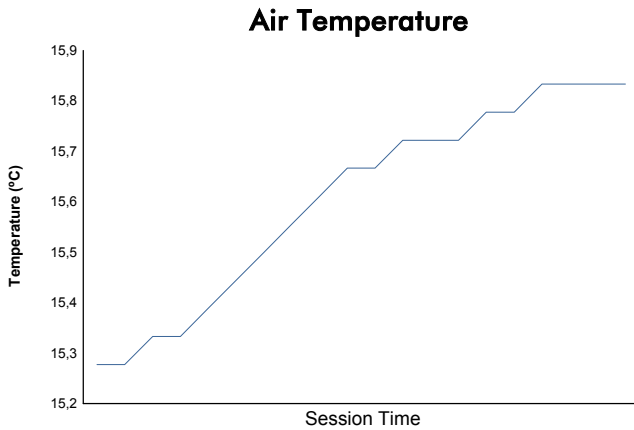

Computerised results and timing service

**6 Hours of Fuji
FIA WEC
Warm Up
Weather Report**

Track Status: **DRY**