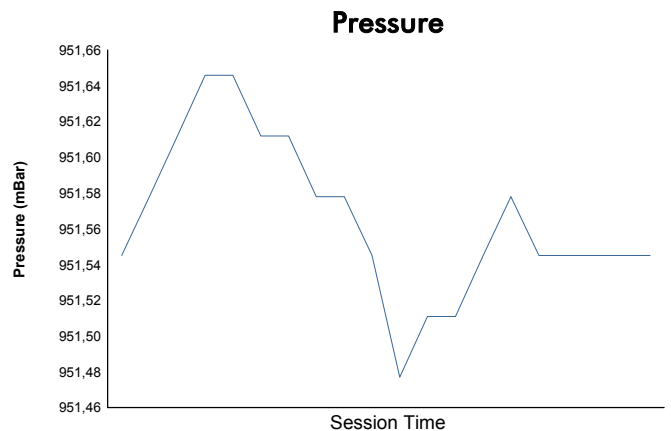

Computerised results and timing service

**6 Hours of Fuji
FIA WEC
Warm Up
Weather Report**

Track Status: **DRY**