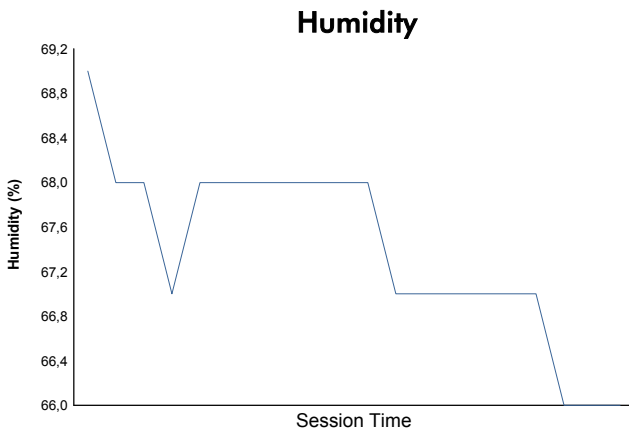

Computerised results and timing service

**6 Hours of Fuji
FIA WEC
Warm Up
Weather Report**

Track Status: **DRY**