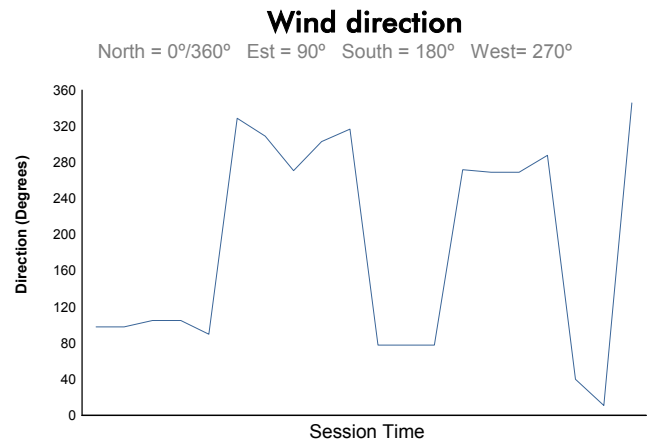

Computerised results and timing service

**6 Hours of Fuji
FIA WEC
Warm Up
Weather Report**

Track Status: **DRY**