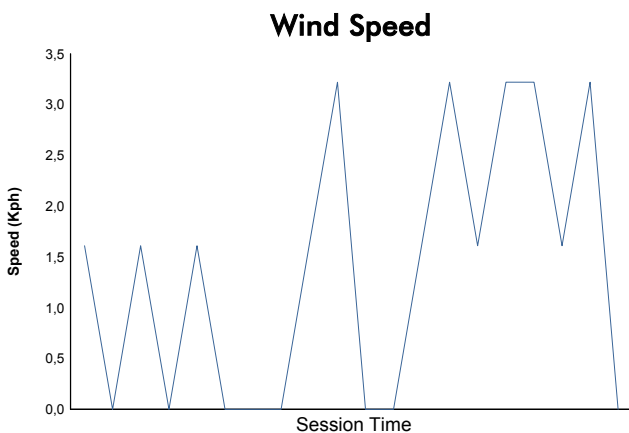

Computerised results and timing service

**6 Hours of Fuji
FIA WEC
Warm Up
Weather Report**

Track Status: **DRY**