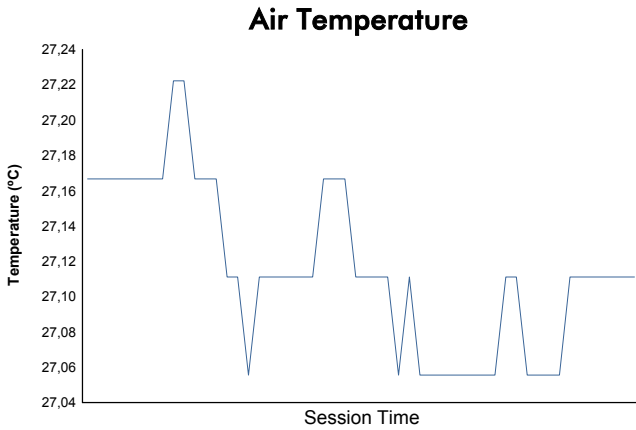

FIA Formula E ROUND 1 - Beijing Race

Weather Report

Official Watch & Chronograph

Track Status: **DRY**