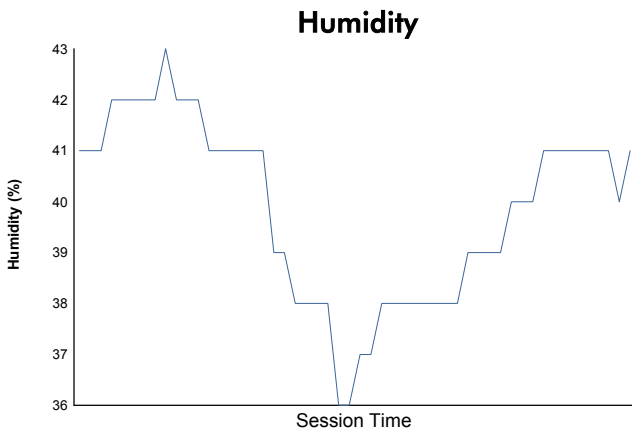

FIA Formula E ROUND 1 - Beijing Race

Weather Report

Official Watch & Chronograph

Track Status: **DRY**