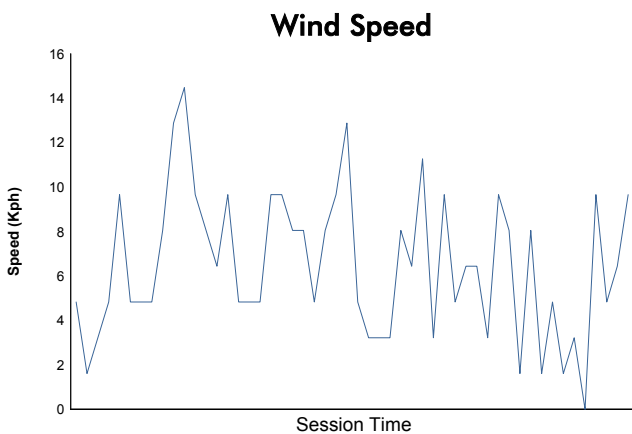

FIA Formula E ROUND 1 - Beijing Race

Weather Report

Official Watch & Chronograph

Track Status: **DRY**