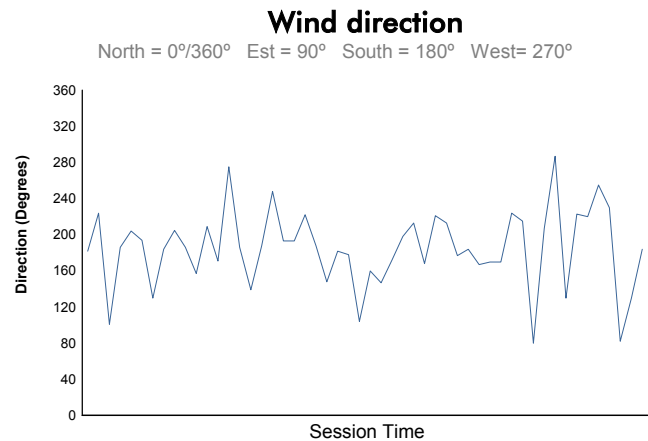

FIA Formula E ROUND 1 - Beijing Race

Weather Report

Official Watch & Chronograph

Track Status: **DRY**