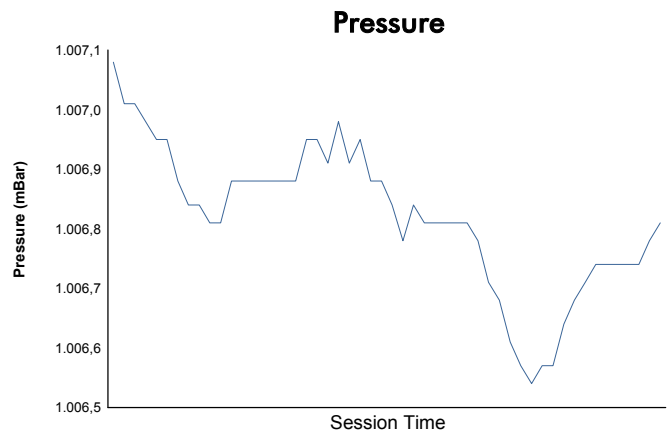

FIA Formula E ROUND 1 - Beijing Race

Weather Report

Official Watch & Chronograph

Track Status: **DRY**