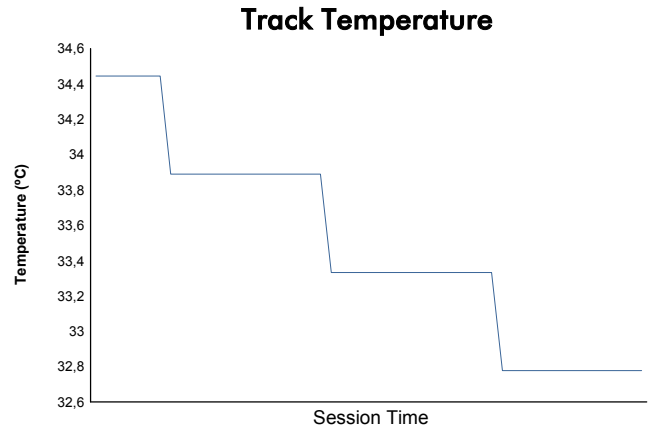

FIA Formula E ROUND 1 - Beijing Race

Weather Report

Official Watch & Chronograph

Track Status: **DRY**