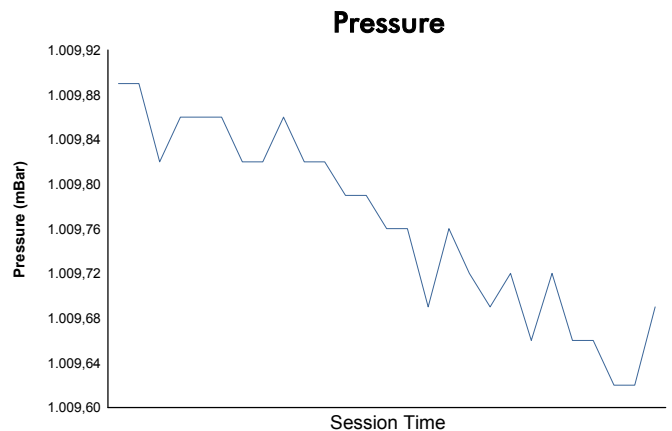

FIA Formula E
ROUND 1 - Beijing
Non Qualifying Practice 2

Weather Report

Official Watch & Chronograph

Track Status: **DRY**