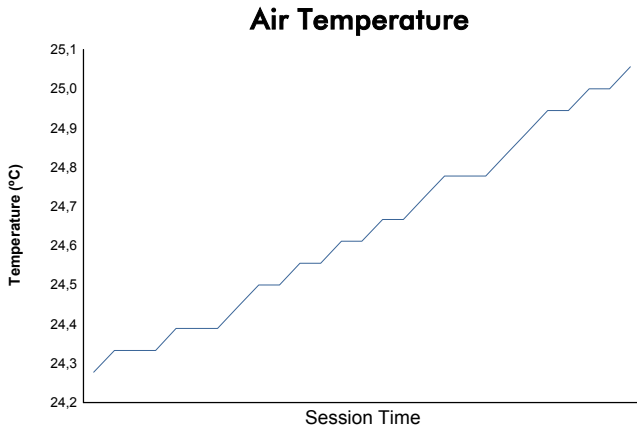

FIA Formula E
ROUND 1 - Beijing
Non Qualifying Practice 2

Weather Report

Official Watch & Chronograph

Track Status: **DRY**