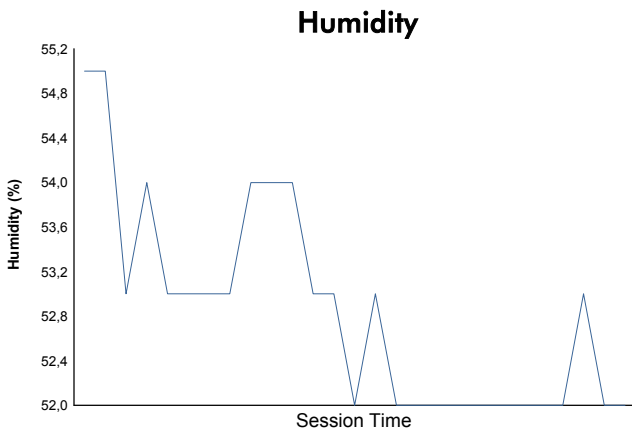

FIA Formula E
ROUND 1 - Beijing
Non Qualifying Practice 2

Weather Report

Official Watch & Chronograph

Track Status: **DRY**