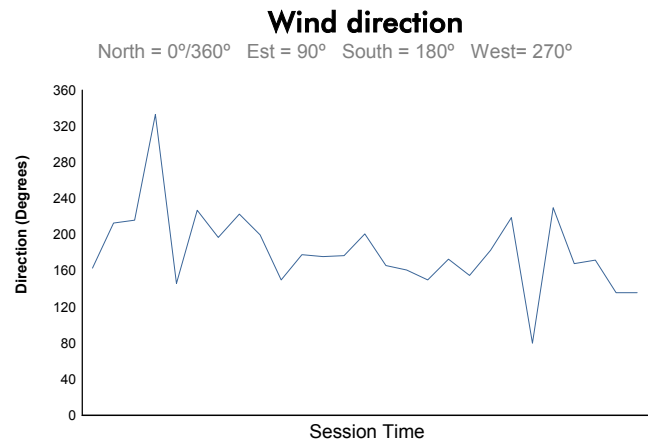

FIA Formula E
ROUND 1 - Beijing
Non Qualifying Practice 2

Weather Report

Official Watch & Chronograph

Track Status: **DRY**