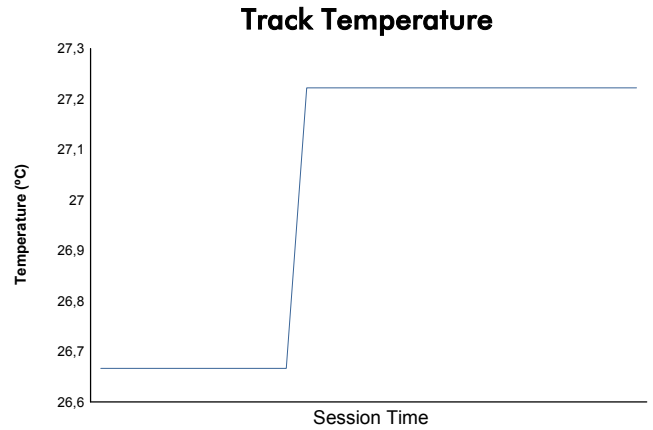

FIA Formula E
ROUND 1 - Beijing
Non Qualifying Practice 2

Weather Report

Official Watch & Chronograph

Track Status: **DRY**