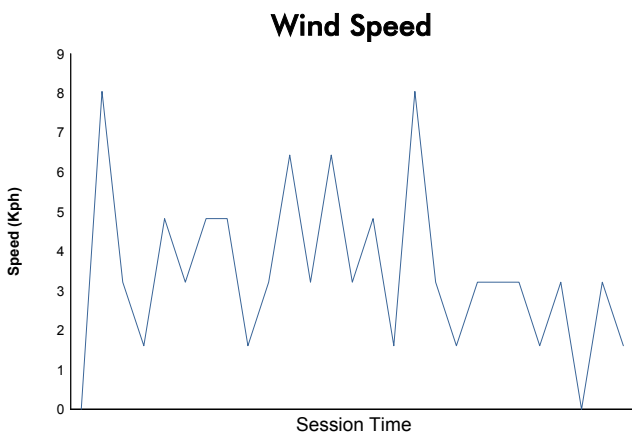

FIA Formula E
ROUND 1 - Beijing
Non Qualifying Practice 2

Weather Report

Official Watch & Chronograph

Track Status: **DRY**