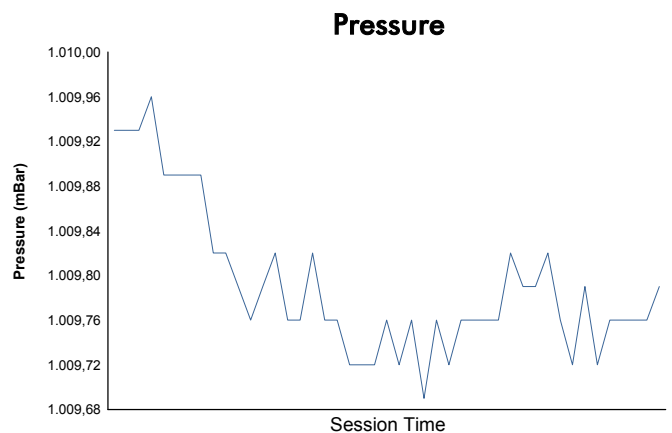

FIA Formula E
ROUND 1 - Beijing
Non Qualifying Practice 1

Weather Report

Official Watch & Chronograph

Track Status: **DRY**