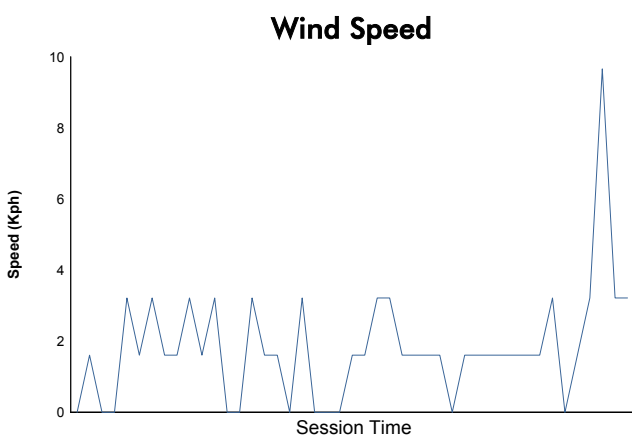

FIA Formula E
ROUND 1 - Beijing
Non Qualifying Practice 1

Weather Report

Official Watch & Chronograph

Track Status: **DRY**