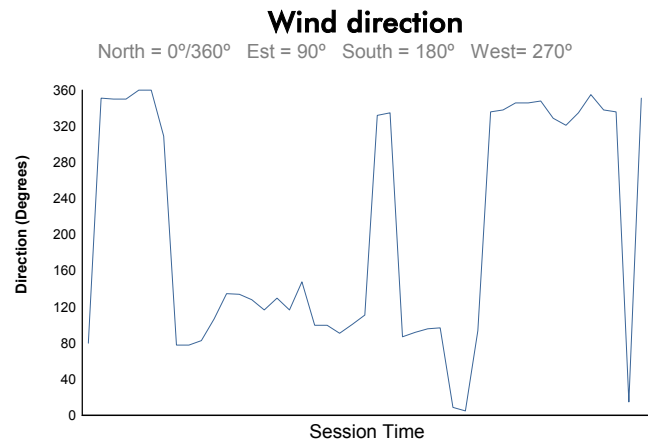

FIA Formula E
ROUND 1 - Beijing
Non Qualifying Practice 1

Weather Report

Official Watch & Chronograph

Track Status: **DRY**