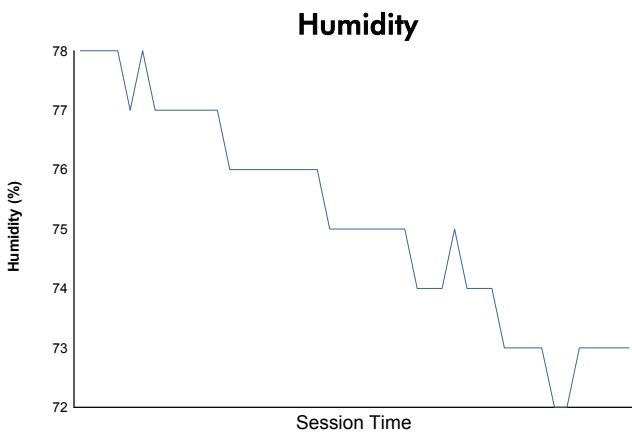

FIA Formula E
ROUND 1 - Beijing
Non Qualifying Practice 1

Weather Report

Official Watch & Chronograph

Track Status: **DRY**