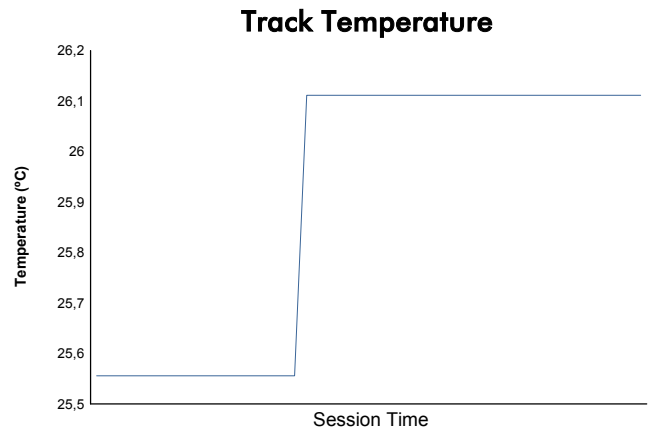

FIA Formula E
ROUND 1 - Beijing
Non Qualifying Practice 1

Weather Report

Official Watch & Chronograph

Track Status: **DRY**