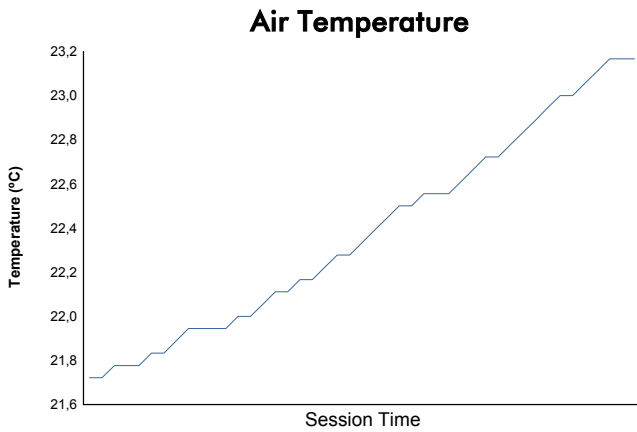

FIA Formula E
ROUND 1 - Beijing
Non Qualifying Practice 1

Weather Report

Official Watch & Chronograph

Track Status: **DRY**