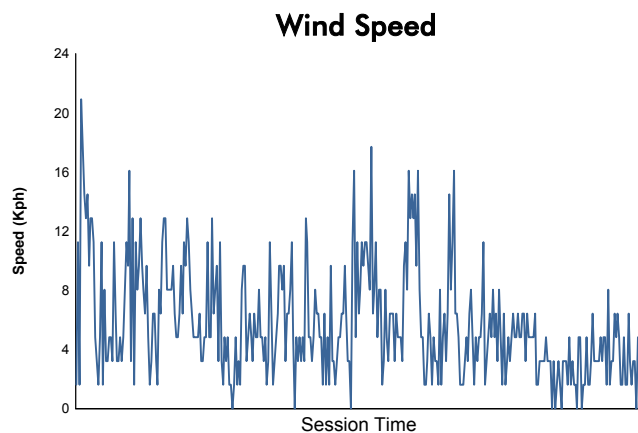

Computerised results and timing service

**6 HOURS OF SPA-FRANCORCHAMPS**

**FIA WEC**

**Race**

**Weather Report**

Track Status:

**DRY**