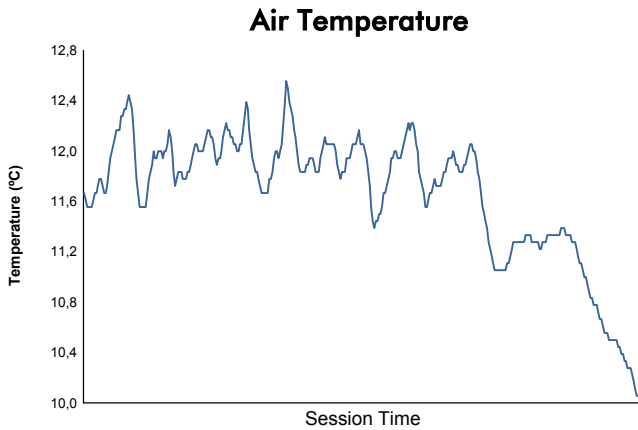

Computerised results and timing service

**6 HOURS OF SPA-FRANCORCHAMPS**

**FIA WEC**

**Race**

**Weather Report**

Track Status:

**DRY**