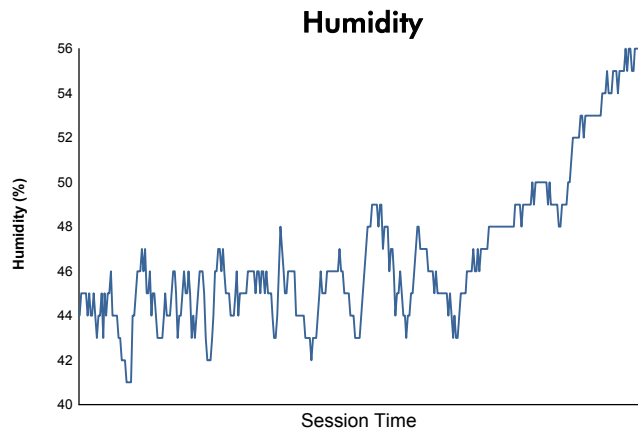

Computerised results and timing service

**6 HOURS OF SPA-FRANCORCHAMPS**

**FIA WEC**

**Race**

**Weather Report**

Track Status:

**DRY**