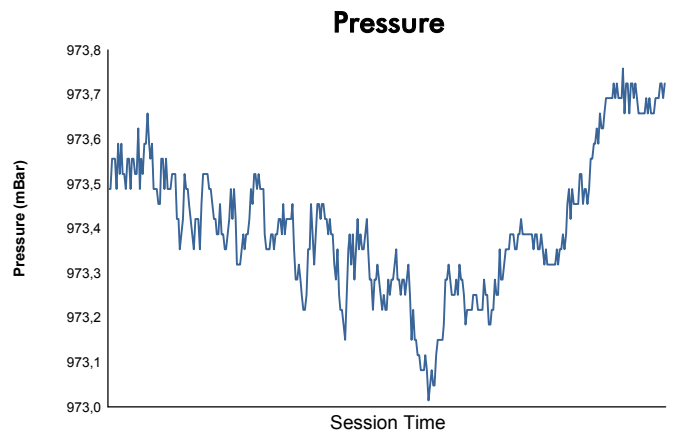

Computerised results and timing service

**6 HOURS OF SPA-FRANCORCHAMPS**

**FIA WEC**

**Race**

**Weather Report**

Track Status:

**DRY**