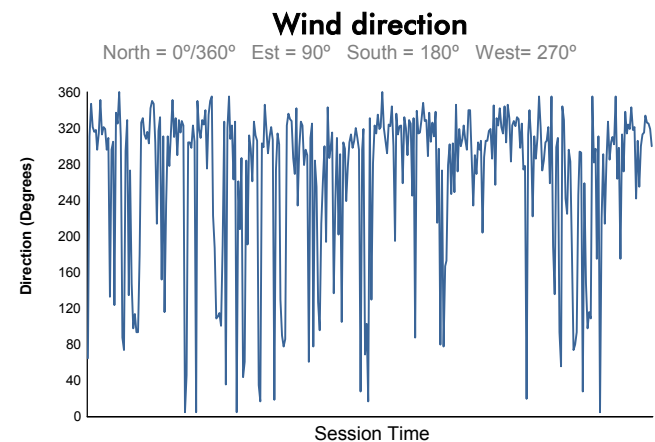

Computerised results and timing service

**6 HOURS OF SPA-FRANCORCHAMPS**

**FIA WEC**

**Race**

**Weather Report**

Track Status:

**DRY**