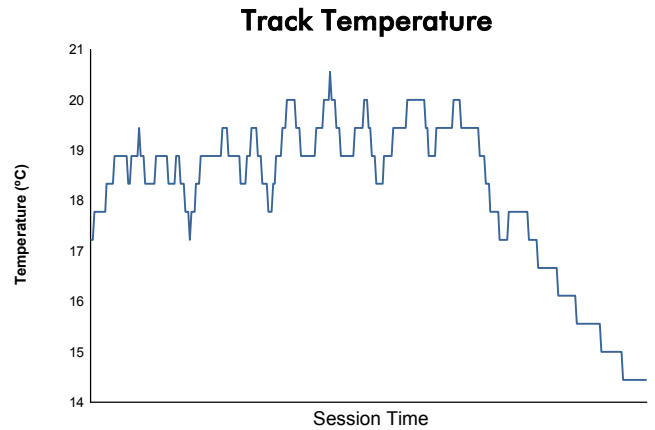

Computerised results and timing service

**6 HOURS OF SPA-FRANCORCHAMPS**

**FIA WEC**

**Race**

**Weather Report**

Track Status:

**DRY**