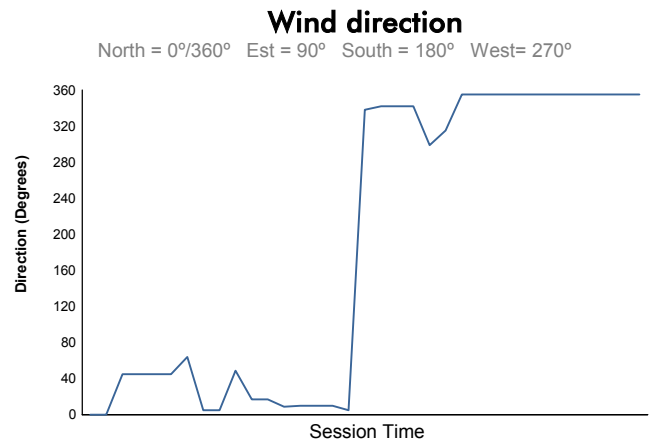

Computerised results and timing service

6 HOURS OF FUJI
FIA WEC
Qualifying Practice
Weather Report

Track Status: **DRY**