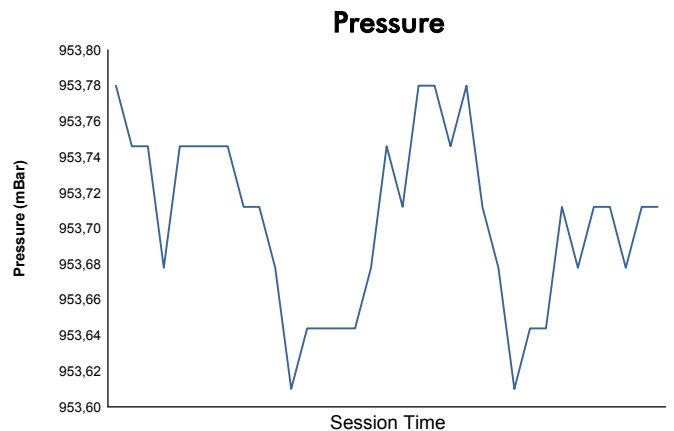

Computerised results and timing service

6 HOURS OF FUJI
FIA WEC
Qualifying Practice
Weather Report

Track Status: **DRY**