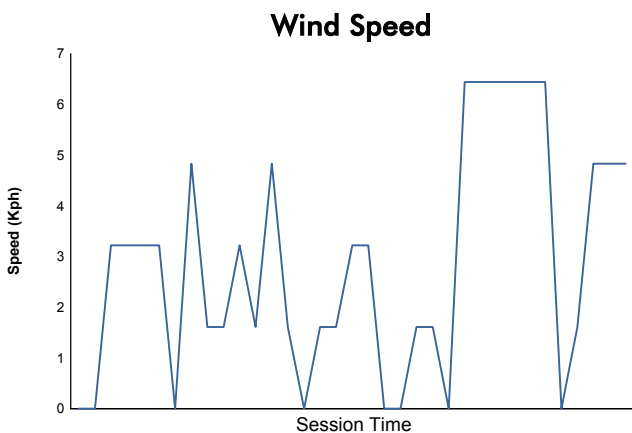

Computerised results and timing service

6 HOURS OF FUJI
FIA WEC
Qualifying Practice
Weather Report

Track Status: **DRY**