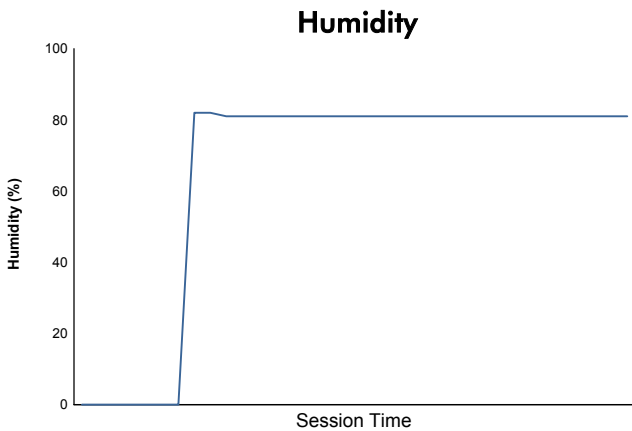

Computerised results and timing service

6 HOURS OF FUJI
FIA WEC
Qualifying Practice
Weather Report

Track Status: **DRY**